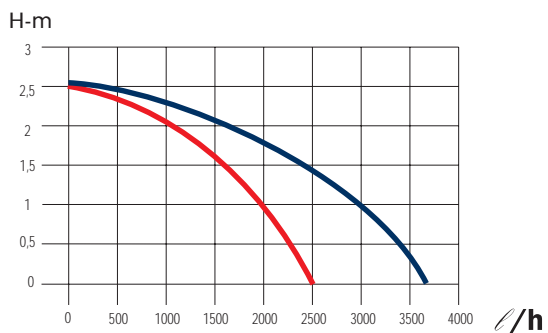

ultra_tech dw

Handle

Anti Clog Shape
Up-to 2,5 mm Solid

DRY
APPLICATION
"IN LINE"

WET
APPLICATION
WITH STRAINER

Long Lasting
Ceramic Shaft

No
Sponge
Required

Recommended UVC bulb